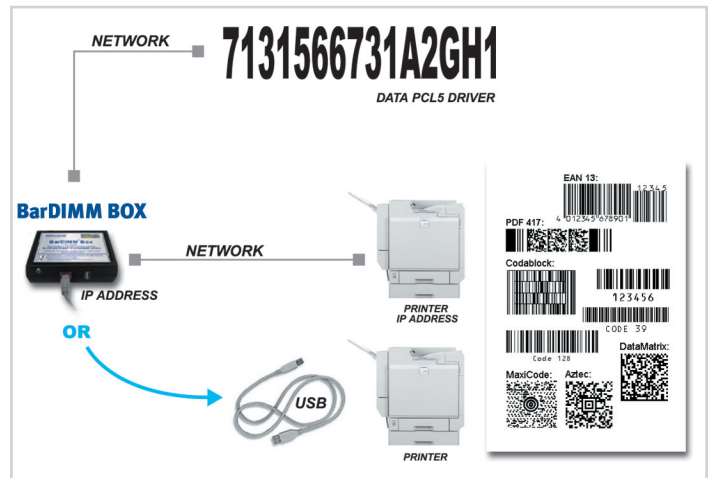

OMR marks

- Vertical and horizontal marks for most automatic folding/insertion machines.

The advantages of BarDIMM Box

- Easy to Install: connect BarDIMM Box on the LAN or to the USB port of the printer.
- Turns any compatible USB printer into a LAN printer
- Universal: supports more than 80 types of barcodes.
- Plug&Play in Windows application, standard activation through the application font menu (click here for for information).
- BarDIMM Box is supported by SAP R/3 and ECC since V3.x.
- BarDIMM Box is easily usable in PCL/SCS mode from AS/400 and from Unix systems using the included Freescape technology.
- BarDIMM Box supports almost every barcoding symbology, including 2D barcodes, at any size and direction, with a high resolution (600 dpi).
- Checks and validates incoming data.
- Error messages when barcode data is NOT valid for the active symbology.
- Automatic Checksum calculation and data compression.
- Text is automatically printed under the bars, formatted and scaled by the printer.
- Supports Code/EAN/UCC 128 (with automatic switch between sets A, B and C).
- Supports 2D barcodes: PDF417, UPS Maxicode, DataMatrix, QRCode, Aztec, Codablock, RSS CC
- Fast and accurate: used in PCL 5e mode, at 600 dots per inch (dpi).
- BarDIMM Box includes the EURO symbol for legacy systems and printers.
- Freescape technology to replace Escape char with an ASCII character, configurable from the printer front panel menu and through escape sequence.
- BarDIMM Box is delivered with a developers guide for quick and easy integration in custom developments.
- BarDIMM Box includes an extensive library of scalable symbols used on labels and shipping/manufacturing documents.
- BarDIMM Box features Flash storage capabilities, to keep forms, logos and fonts loaded in the printer for faster throughput