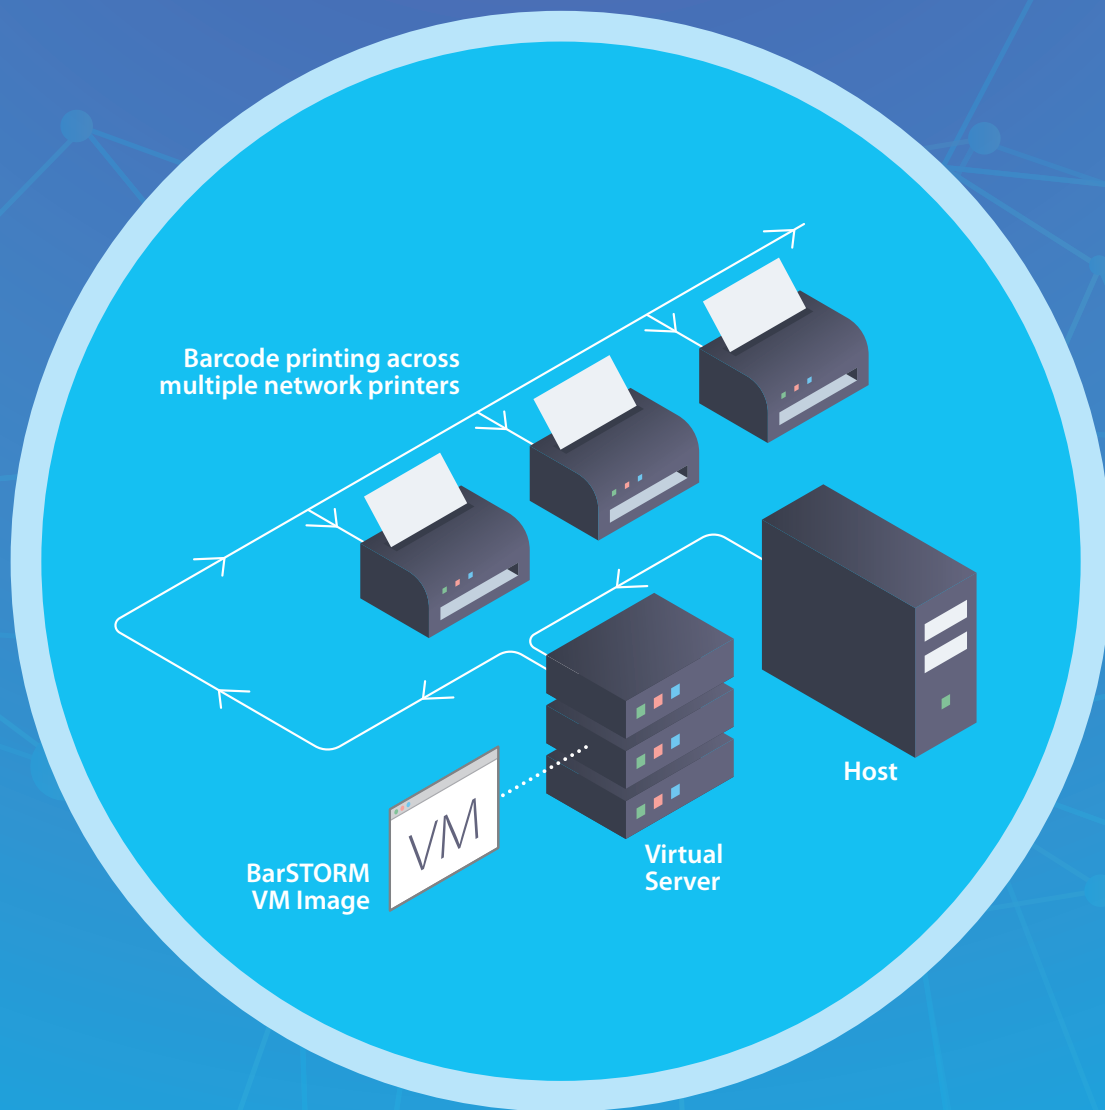

BarSTORM

Network Barcode Printing

topbarcodes.com/barstorm