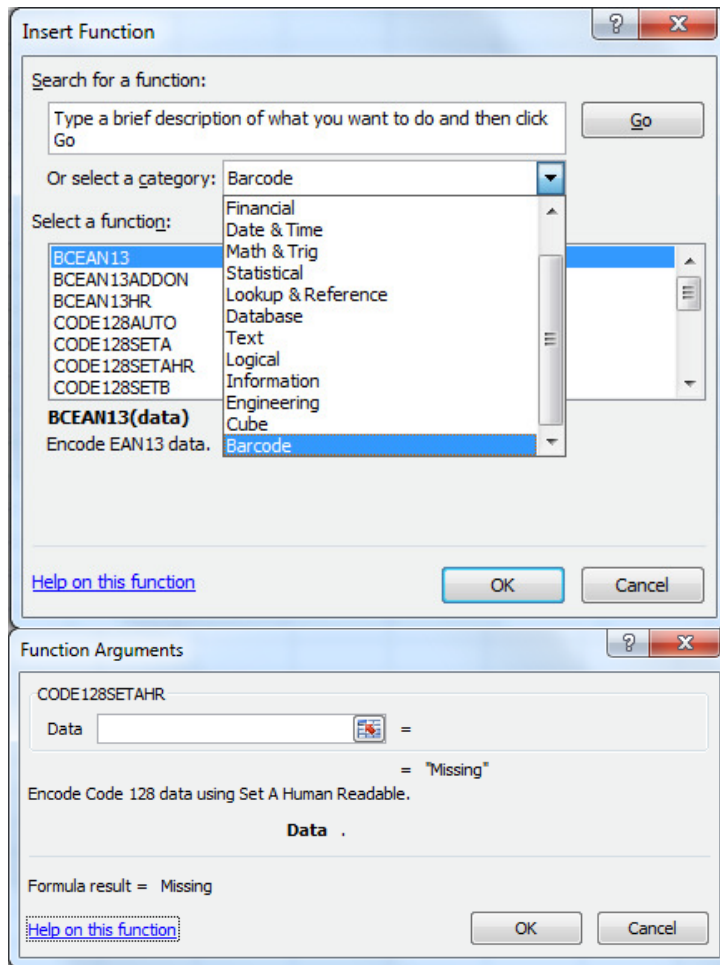

## Windows Barcode Utility

- Provides error checking, and checksums
- Allows you to enter manual data for single barcodes to cut & paste
- Produces optional graphics Image file of Barcode created
- Provides batch mode for Barcode String File conversion
- 4 heights, each then fully scalable

## Graphics Image Generation

## Office Add in – Word & Excel

- Add in Ribbon Bar to Word & Excel
- Select and Insert Barcode
- Quick Encode existing data mode
- Error checking

## Excel Functions

Add in Barcode functions for full cell control and Excel usage