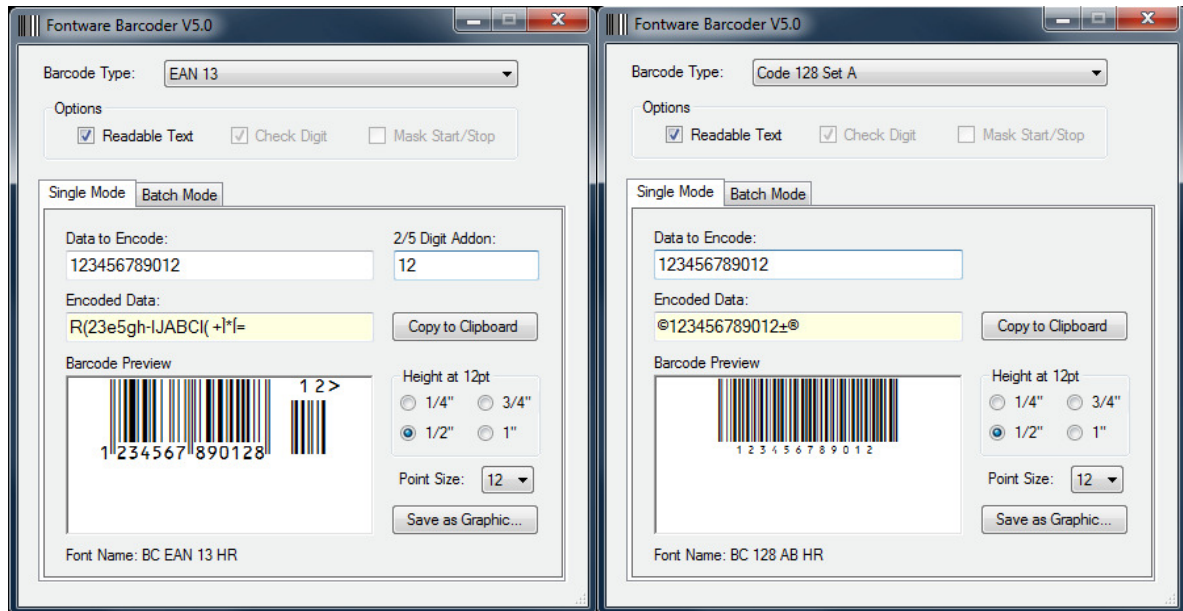

Windows Barcode Utility

- Provides error checking, and checksums
- Allows you to enter manual data for single barcodes to cut & paste
- Produces optional graphics Image file of Barcode created
- Provides batch mode for Barcode String File conversion
- 4 heights, each then fully scalable